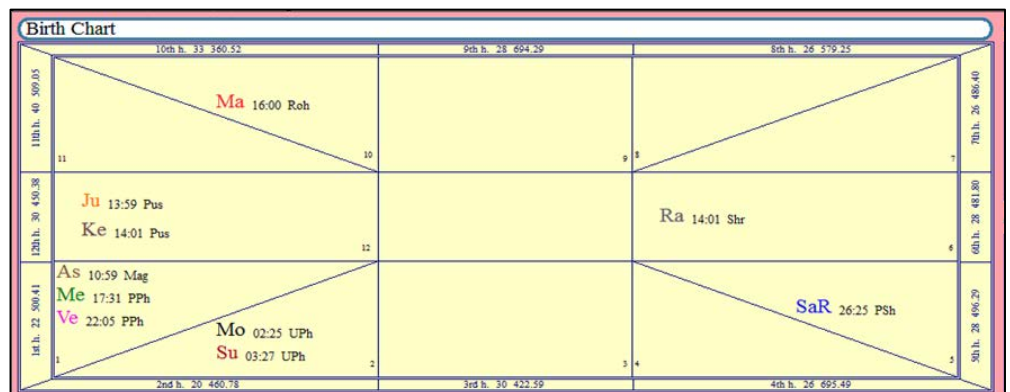

Key Words: effect of inverse return of the Rahu and Ketu

Introduction

Rahu is known as the north node and it is termed as a malefic planet. In vedic astrology Rahu's structure has no body, it has only a head [1]. Now if we consider a computer then it is also having a structure which resembles a head with no body. A computer (Desktop or Laptop) cannot move by its own and if we give input then it will process that to provide out put. So in general we can say all the work is done by the "head" which is the computer [2]. If we compare the Computer (which includes hardware and software) with Rahu then there are lot of similarities which lead to a vast area of research. There are many things which can be predicted only by comparing Rahu with the Computer. Computers became a big evolution only after 90's especially in India. So the horoscopes of people who are born much before this era cannot be taken as computers were even not introduced at that time. So here the horoscopes of the people living in this age of computers is taken into account. It is well known that the 6th house is for job creation and job opportunity. In the horoscope of Bill Gates, Rahu occupies the 6th house. It is well known that Mr. Gates has created Microsoft which empowered the computer industry. He also created lots of job opportunity. So Rahu in 6th house made that person inclined towards computer and job opportunity will be created for software field or hardware field. An example is given in Figure 1 which represents a horoscope of me and I got two software job in the period of Rahu Mahadasha –Rahu Dasha (from 15-02-2011 to 28-10-2013)