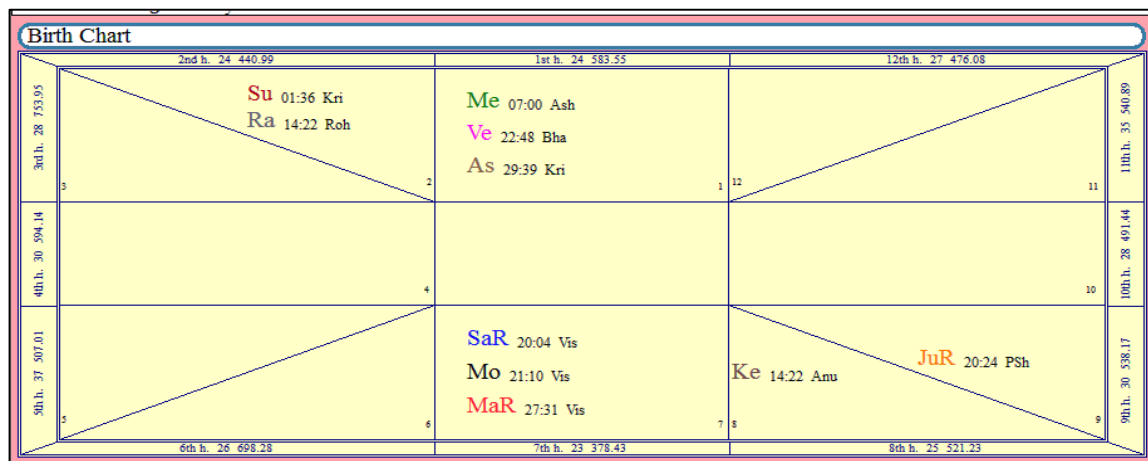

lord. We all know Mark Zuckerberg has created the Facebook social networking site and it would not have possible without the help of computer programming.

Fig 3: Horoscope of Mark Zuckerberg [5].

Any combination of Rahu and Mercury will give a command over computer language, any combination of Rahu and Mars will lead to the field of Engineering where computers play a vital role. Different outcomes related to computer field will come if Rahu is the in the birth chart.