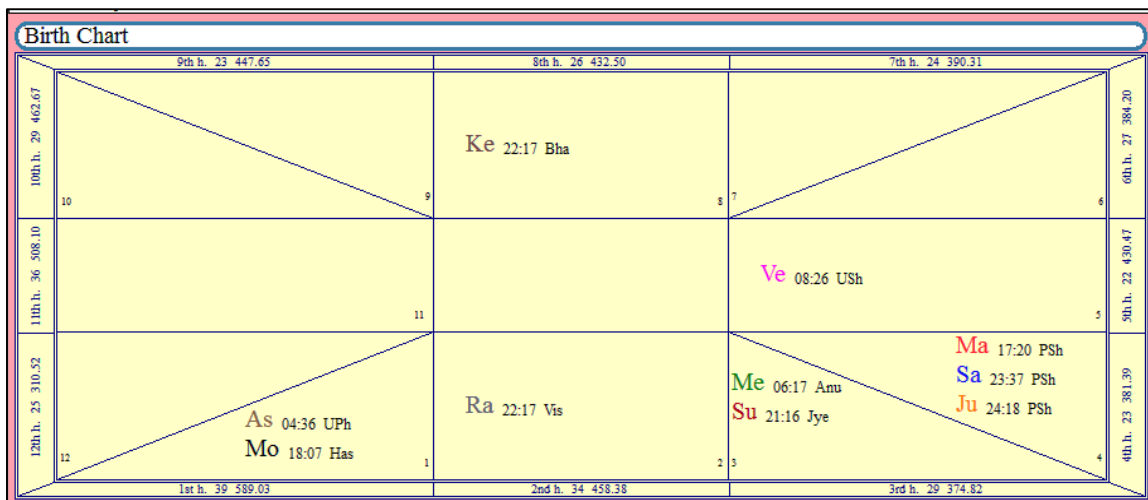

Fig 1: Horoscope of Mine

Correspondence
Ribhu Abhusan Panda
 Assistant Professor, GIET
 Gunupur, Odisha, India

Entrepreneurship

If Rahu is in the 2nd house the definitely it will create some opportunity for making money with the help of computers. The horoscope of Walt Disney is shown in figure 2 and Rahu is in 2nd house which aspects the 6th house (house of job) and 9th house (house of earning). We all know Walt Disney initiated the world of Animation (Cartoon Movies) and it became worldwide popular. Rahu is in the house of Venus and it represents Computer in the field of creativity (in terms of movies). Animation requires computers and Disney studio

Fig 2: Horoscope of Walt Disney [3].

Figure 3 shows the horoscope of Mark Zuckerberg who is the CEO of Facebook [4]. In the birth chart Rahu is in 2nd house and it is with Sun in the sign of Taurus and Venus is the house